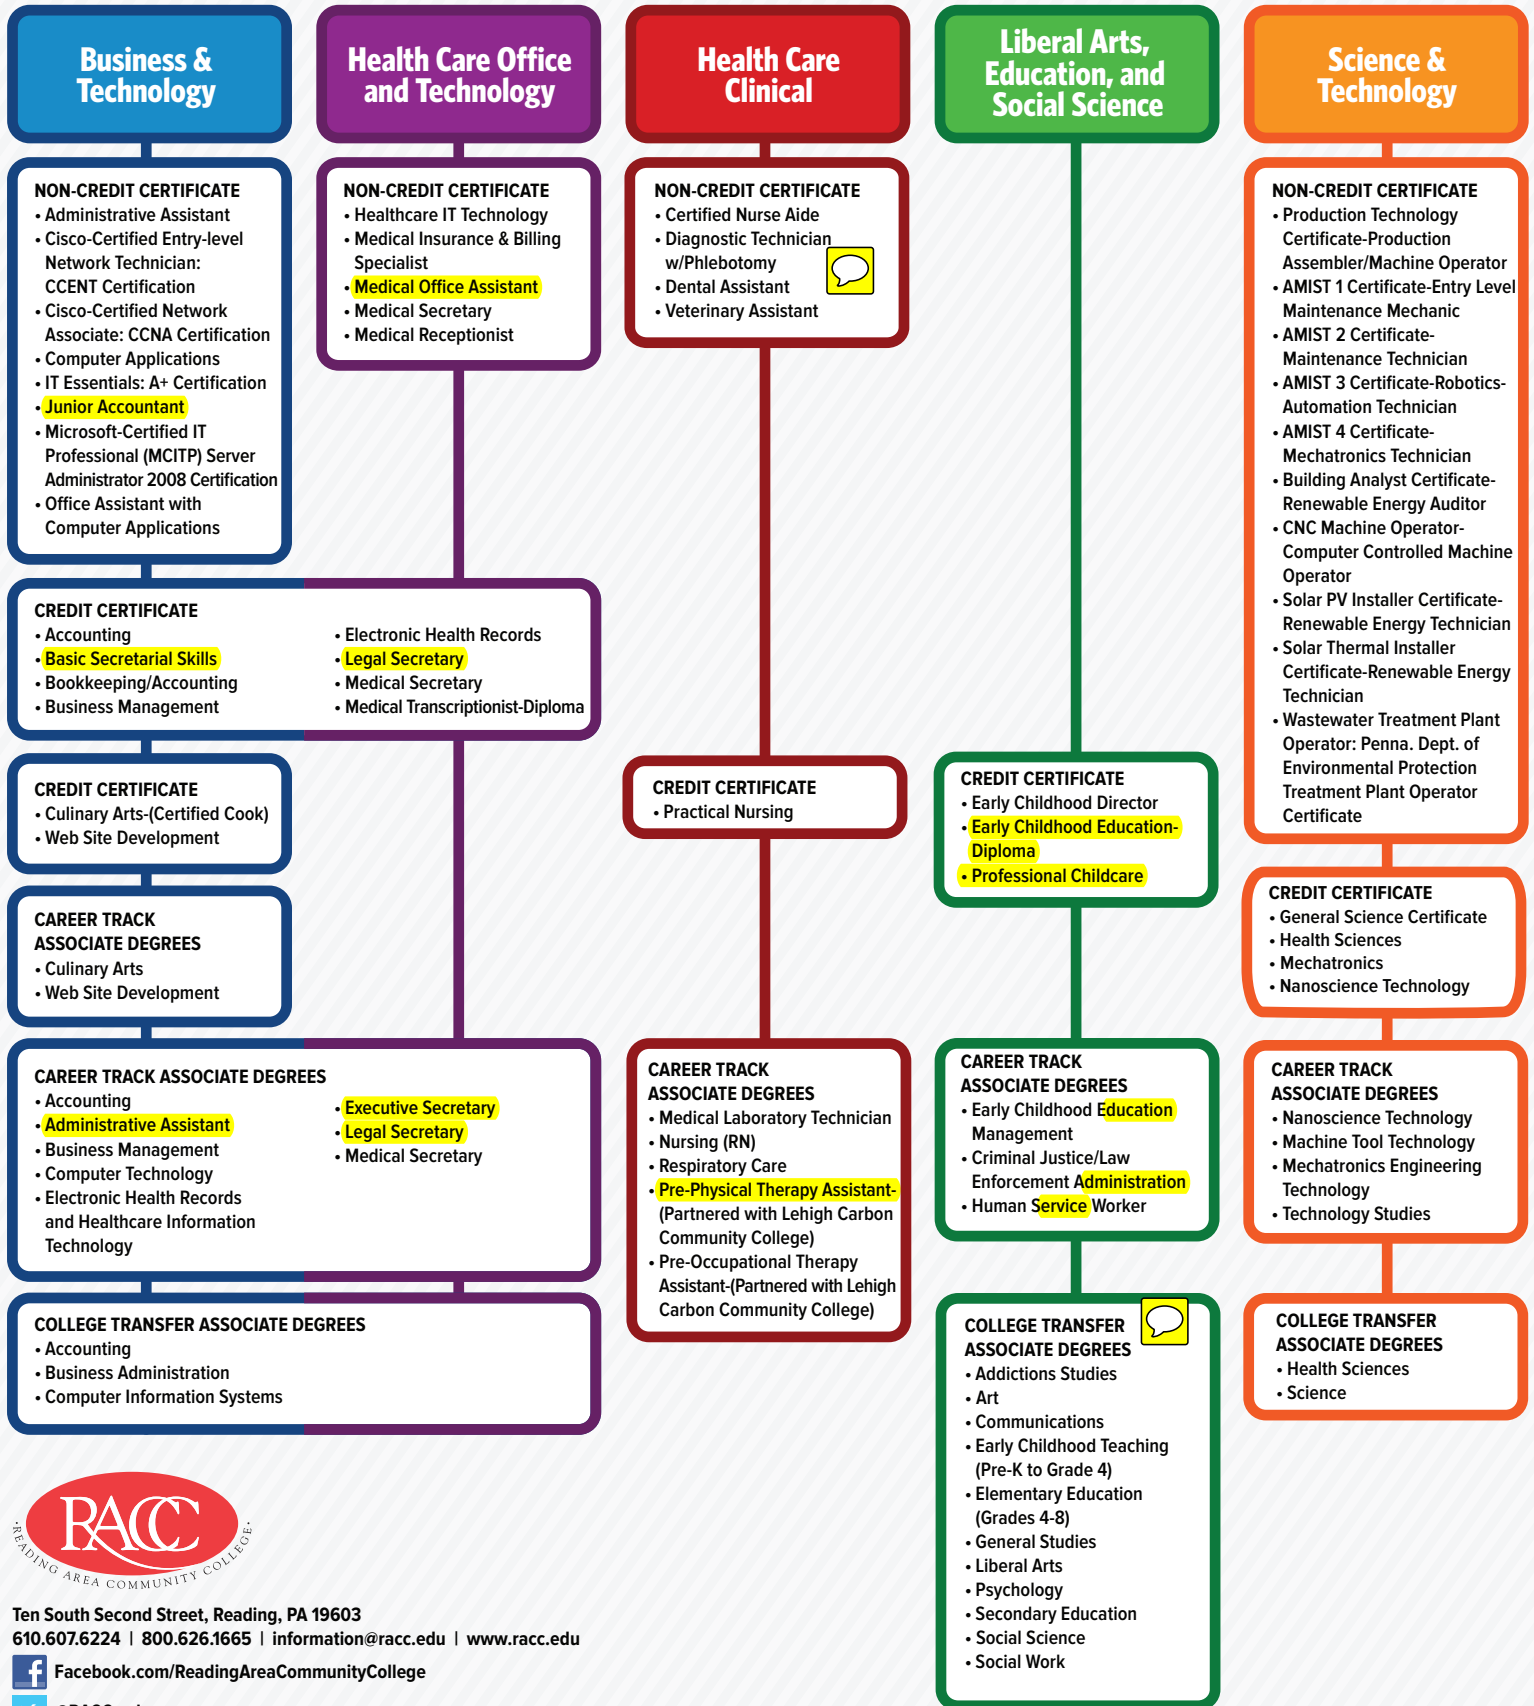

Reading Area Community College Combined Program Map

Ten South Second Street, Reading, PA 19603
610.607.6224 | 800.626.1665 | information@racc.edu | www.racc.edu

Facebook.com/ReadingAreaCommunityCollege

@RACC_edu

Reading Area Community College is an equal opportunity institution.